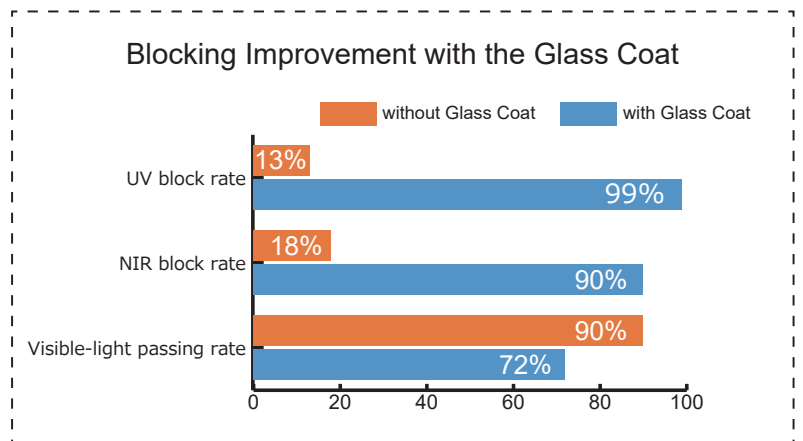

Sketch Co., Ltd.
<https://www.sketch-english.com/>

Simple Application to the Window

IRUV Cut Coat Heat Insulated Glass Coat

<https://www.sketch-english.com/%E2%91%A0iruv-cut-coat/>

**Heat Insulation /
Near-infrared Light Blocking**

Heat Insulation
 Keeping out the afternoon sun:
 Insulation effect of **approx. 8~15°C**

UV Blocking

Ultraviolet Rays
 Filter out more than **99%** of UV rays

- **Significantly cut off NIR/UV rays with just one coat application!**
- **Reduce your AC costs with our effective insulation coating!**