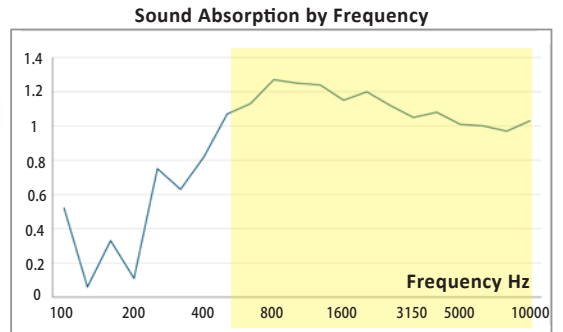

SHOJI STYLE

Perfect for studios & audio rooms. Customizable through diverse combinations of sizes and thicknesses