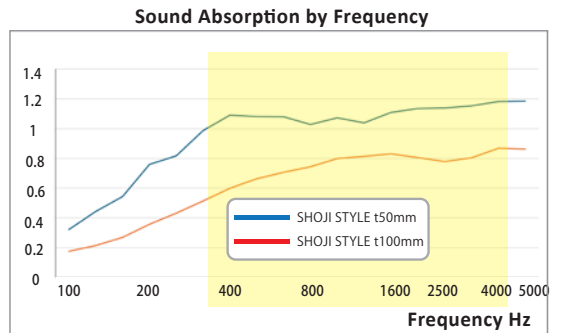

Ideal Acoustics, Effortlessly Realized

Distributors & Sales Agents Wanted

Nice Company Inc.

<https://niceinc.jp/en>

Contact to: ttc@tokyo-kosha.or.jp

<https://www.tokyo-kosha.or.jp/TTC/en/>

Tokyo SME Support Center is founded by Tokyo Metropolitan Government to assist SMEs in Tokyo.