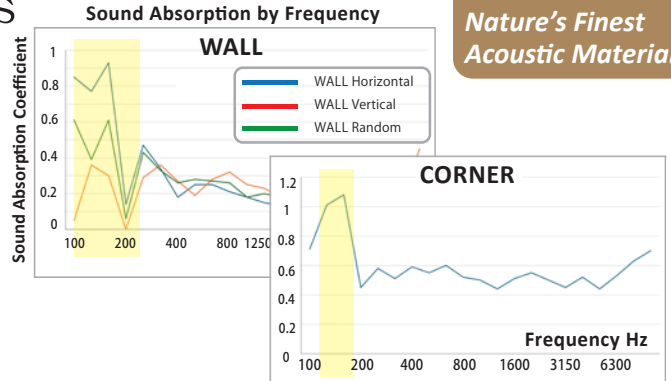

※ **About Graphs**
 Acoustic Performance: Peaks represent maximum absorption. Measured by Industrial Technology Center of Fukui Prefecture.

Wavecho acoustics

Refine your soundscape by simply mounting on walls or ceilings. Natural Paulownia panels for superior sound absorption & diffusion