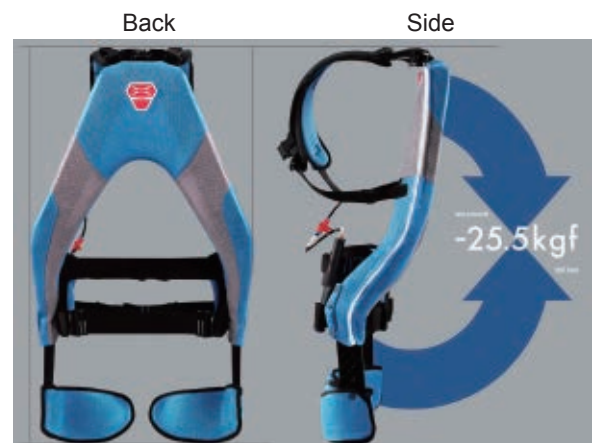

Make life lighter

MUSCLE SUIT Every

Assists movements with up to 25.5 kgf of auxiliary force.

Light & Easy to Wear
No Need Electricity

for various work environments

Manufacturing

Logistics

Nursing

Farming

Construction

etc.

INNOPHYS CO., LTD.

<https://innophys.net/musclesuit/>

1. Product

Muscle suit "Every" is a wearing assist suit to help lightening the load on your back from work and daily labor-intensive activities. With artificial muscle operated by air pressure, "Every" helps to reduce the load at supporting people, carrying heavy items and standing in a half-sitting position, and contributes to improving the work environment and manpower shortage.

2. Advantages

- **Powerful:** Artificial muscle using air pressure, so it adjusts to the movements of every person wearing the suit. Up to 25.5 kgf of auxiliary force.
- **No Need Electricity:** Simply fill it with air using the supplied pump, and it is ready for use. Very eco-friendly.
- **Easy to Wear:** Just put it on like a backpack, tighten the belts.
- **Light Weight of 3.8 kg:** Anyone can use, including women, the elderly, and those concerned about their physical strength.
- **Jobs Outdoors or With Water are No Problem.**

3. Sales performance

- Sales record: Over 20,000 units all over the world
- Certified ISO 13482   • CE declaration of conformity

4. Expected Sales Partners

Local agents/trading companies dealing with Manufacturing, Logistics, Agriculture, Nursing and Medical Industry