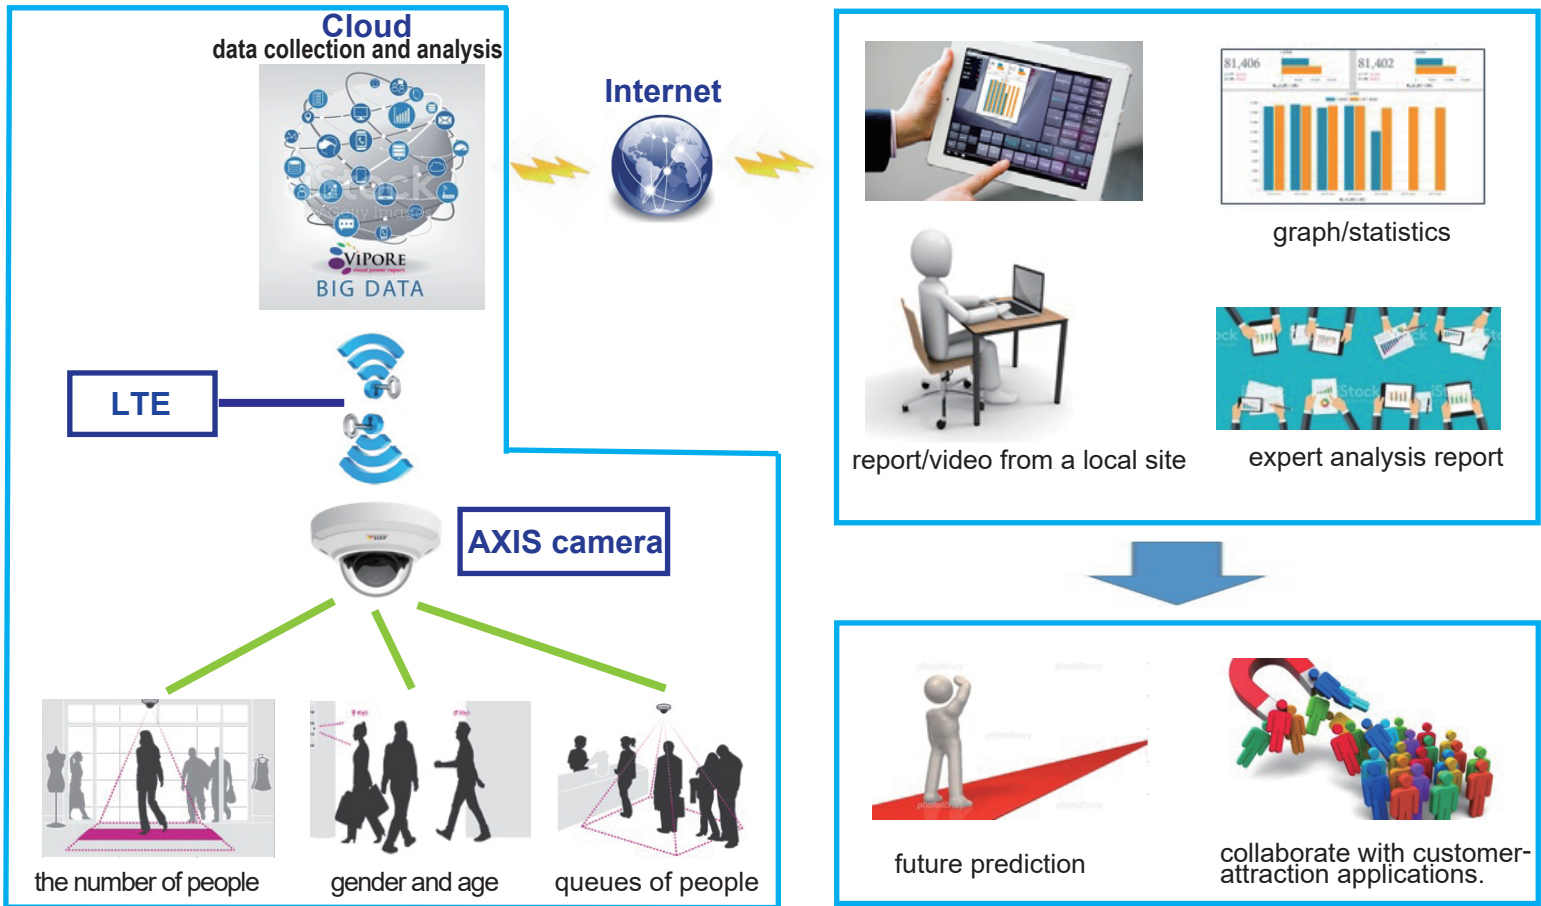

Cloud-based Marketing Report Service

Products

VIPORE (Visual Power Report)

Company

TSP Inc.

<https://vipore.jp>

1. About the service

VIPORE is the system enabling to display statistical data and graph data such as the number of people and the attributes (gender or age) as well as queues lining up in the stores or public facilities by totalizing and analyzing video information shot by AXIS* camera on our cloud computing technology. You can reasonably utilize information efficiently provided by VIPORE as marketing reports or solutions for enhancing sales and revitalizing stores.

*AXIS is a leading company in the field of network video and invented a network camera for the first time.

2. Features

- Applications needed are installed in AXIS camera. Without preparing any special server or computers, you can easily install and use VIPORE system at low initial cost.
- Ensure high security for data, due to the closed network connection utilizing LTE .
- As using a mail system for delivering the analysis result, you don't have to login every time.
- Available for customizing report as well as exporting in PDF and Excel form.

3. Sales performance

Installed in large underground shopping centers, commercial buildings, retail stores, car dealers, libraries, railway museums, etc.

4. Expected customers and partners

System integration companies, marketing consulting companies, camera distributors, etc.